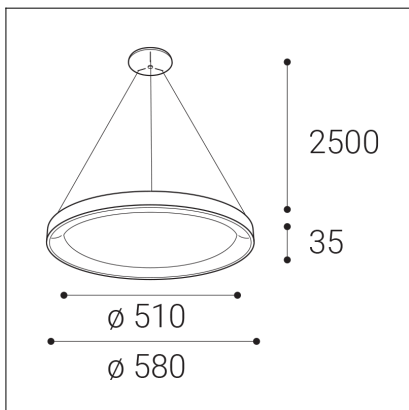

BELLA SLIM 58 P-Z, N

Code:	3273276DT
Color:	NICKEL / 7032
Material:	ALUMINIUM/PMMA
Power:	48W
Color temperature:	2700K/3000K/4000K
Lumen output:	3360lm
Efficacy:	70lm/W
Color rendering index:	90+
SDCM:	< 3
Light beam angle:	160°
Light Source:	LED
Dimmable:	TRIAC
LED lifetime:	L80B20 50.000h
Driver:	1300 mA
Voltage / Frequency:	220-240V AC, 50-60Hz
Dimensions luminaire:	d580x35 mm
Product weight kg:	2
Length suspension:	2500 mm
Package dimensions:	630x630x100 mm