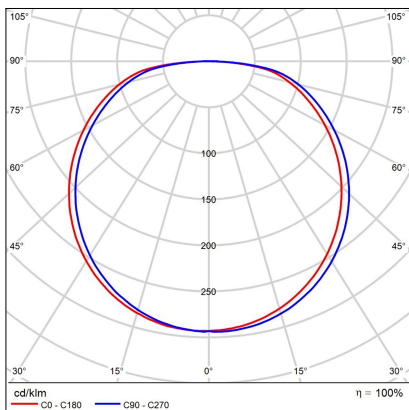

BELLA SLIM 58 P-Z, N

Code:	3273276DT
Color:	NICKEL / 7032
Material:	ALUMINIUM/PMMA
Power:	48W
Color temperature:	2700K/3000K/4000K
Lumen output:	3360lm
Efficacy:	70lm/W
Color rendering index:	90+
SDCM:	< 3
Light beam angle:	160°
Light Source:	LED
Dimmable:	TRIAC
LED lifetime:	L80B20 50.000h
Driver:	1300 mA
Voltage / Frequency:	220-240V AC, 50-60Hz
Dimensions luminaire:	d580x35 mm
Product weight kg:	2
Length suspension:	2500 mm
Package dimensions:	630x630x100 mm