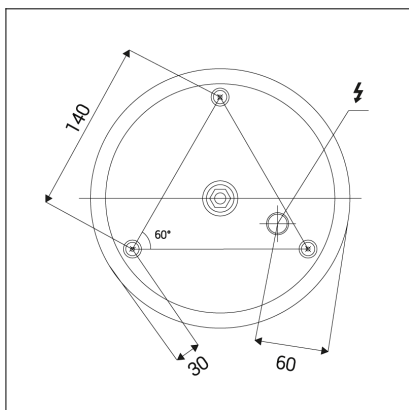

BELLA SLIM 58 P-Z, N

Code:	3273276DT
Color:	NICKEL / 7032
Material:	ALUMINIUM/PMMA
Power:	48W
Color temperature:	2700K/3000K/4000K
Lumen output:	3360lm
Efficacy:	70lm/W
Color rendering index:	90+
SDCM:	< 3
Light beam angle:	160°
Light Source:	LED
Dimmable:	TRIAC
LED lifetime:	L80B20 50.000h
Driver:	1300 mA
Voltage / Frequency:	220-240V AC, 50-60Hz
Dimensions luminaire:	d580x35 mm
Product weight kg:	2
Length suspension:	2500 mm
Package dimensions:	630x630x100 mm