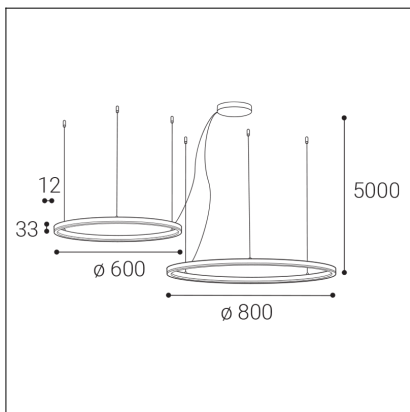

# CIRCLE SET 2 P-Z, G

|                               |                      |
|-------------------------------|----------------------|
| <b>Code:</b>                  | 3274677D             |
| <b>Color:</b>                 | GOLD / 1036          |
| <b>Material:</b>              | ALUMINIUM/PMMA       |
| <b>Power:</b>                 | 104W                 |
| <b>Color temperature:</b>     | 2700K/3000K/4000K    |
| <b>Lumen output:</b>          | 9260lm               |
| <b>Efficacy:</b>              | 89lm/W               |
| <b>Color rendering index:</b> | 90+                  |
| <b>SDCM:</b>                  | < 3                  |
| <b>Light beam angle:</b>      | 160°                 |
| <b>Light Source:</b>          | LED                  |
| <b>Dimmable:</b>              | DALI/PUSH            |
| <b>LED lifetime:</b>          | L80B20 50.000h       |
| <b>Driver:</b>                | 1400 + 1000 mA       |
| <b>Voltage / Frequency:</b>   | 220-240V AC, 50-60Hz |
| <b>Dimensions luminaire:</b>  | d600+d800x33 mm      |
| <b>Product weight kg:</b>     | 3.5                  |
| <b>Packing carton:</b>        | 1                    |
| <b>Length suspension:</b>     | 5000 mm              |
| <b>Package dimensions:</b>    | 870x870x115 mm       |