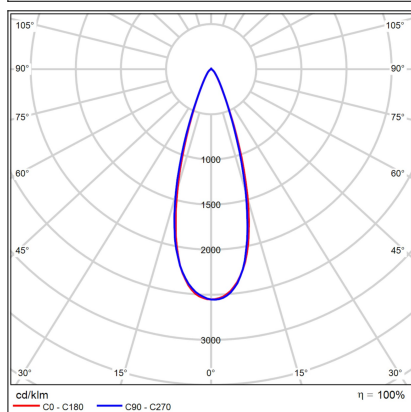

TINY II M Z, W

Code:	3480451D
Color:	WHITE / 9016
Material:	ALUMINIUM/PMMA
Power:	8W
Color temperature:	3000K/3500K/4000K
Lumen output:	720lm
Efficacy:	90lm/W
Color rendering index:	90+
SDCM:	< 3
Light beam angle:	38°
Light Source:	LED
Dimmable:	DALI/PUSH
LED lifetime:	L80 B20 50.000h
Driver:	200 mA
Voltage / Frequency:	220-240V AC, 50-60Hz
Dimensions luminaire:	d75x95 mm
Product weight kg:	0.6
Length suspension:	2000 mm
Package dimensions:	80x80x115+140x120x70 mm