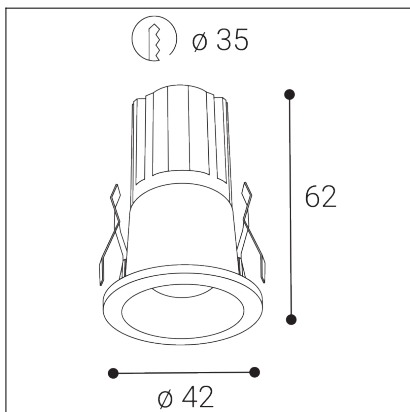

# SPOT MINI B, B

<b>Code:</b>	2050353DT
<b>Color:</b>	BLACK / 9005
<b>Material:</b>	ALUMINIUM/PMMA
<b>Power:</b>	7W
<b>Color temperature:</b>	3000K/3500K/4000K
<b>Lumen output:</b>	490lm
<b>Efficacy:</b>	70lm/W
<b>Color rendering index:</b>	90+
<b>SDCM:</b>	< 3
<b>Light beam angle:</b>	30°
<b>Light Source:</b>	LED
<b>Dimmable:</b>	TRIAC
<b>LED lifetime:</b>	L80B20 50.000h
<b>Driver:</b>	150 mA
<b>Voltage / Frequency:</b>	220-240V AC, 50-60Hz
<b>Dimensions luminaire:</b>	d42x62 mm
<b>Package dimensions:</b>	100x100x130 mm