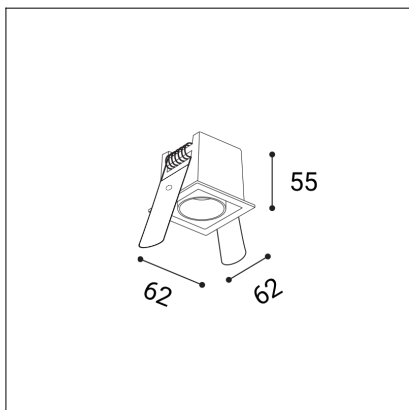

# RIVA MAXI 1, B

<b>Code:</b>	2560673D
<b>Color:</b>	BLACK / 9005
<b>Material:</b>	ALUMINIUM/PC
<b>Power:</b>	5W
<b>Color temperature:</b>	2700K/3000K/4000K
<b>Lumen output:</b>	400lm
<b>Efficacy:</b>	80lm/W
<b>Color rendering index:</b>	90+
<b>SDCM:</b>	< 3
<b>Light beam angle:</b>	50°
<b>Light Source:</b>	LED
<b>Dimmable:</b>	DALI/PUSH
<b>LED lifetime:</b>	L80B20 50.000h
<b>Driver:</b>	150 mA
<b>Voltage / Frequency:</b>	220-240V AC, 50-60Hz
<b>Dimensions luminaire:</b>	62x62x55 mm
<b>Installation hole:</b>	55 x 55 mm
<b>Product weight kg:</b>	0.2
<b>Package dimensions:</b>	105x90x70 mm