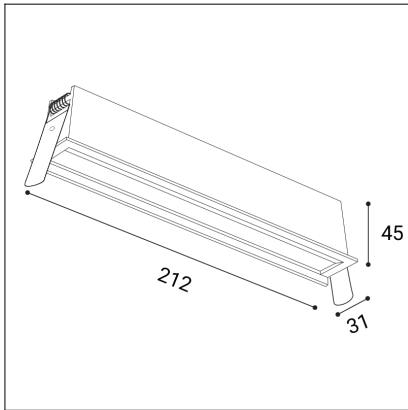

# RIVA MINI WW 12, W

<b>Code:</b>	2560551
<b>Color:</b>	WHITE / 9003
<b>Material:</b>	ALUMINIUM/PC
<b>Power:</b>	20W
<b>Color temperature:</b>	3000K/3500K/4000K
<b>Lumen output:</b>	1600lm
<b>Efficacy:</b>	80lm/W
<b>Color rendering index:</b>	90+
<b>SDCM:</b>	< 3
<b>Light beam angle:</b>	AS 36°
<b>Light Source:</b>	LED
<b>Dimmable:</b>	ON/OFF
<b>LED lifetime:</b>	L80B20 50.000h
<b>Driver:</b>	500 mA
<b>Voltage / Frequency:</b>	220-240V AC, 50-60Hz
<b>Dimensions luminaire:</b>	212x31x45 mm
<b>Installation hole:</b>	207 x 27 mm
<b>Product weight kg:</b>	0.35
<b>Packing carton:</b>	32
<b>Package dimensions:</b>	265x60x55 mm