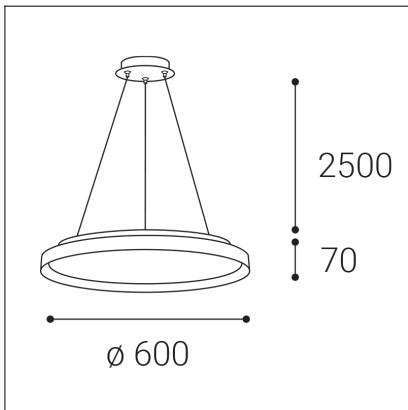

MOON 60 P/N-Z, G

Code: 3274977D

Color: GOLD / 1036

Material: METAL/PMMA

Power: 60W (50+10)

Color temperature: 2700K/3000K/4000K

Lumen output: 3500+700lm

Efficacy: 70lm/W

Dimensions luminaire: d600x70 mm

Product weight kg: 8

Length suspension: 2500 mm

Package dimensions: 660x660x95+460x460x120 mm