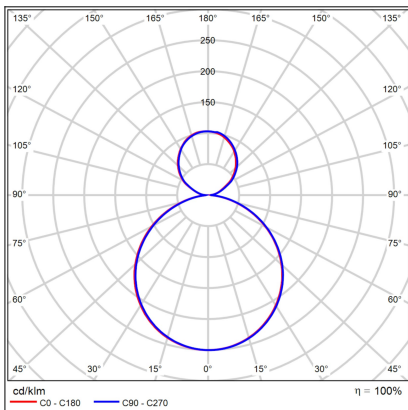

MOON 60 P/N-Z, G

Code: 3274977D

Color: GOLD / 1036

Material: METAL/PMMA

Power: 60W (50+10)

Color temperature: 2700K/3000K/4000K

Lumen output: 3500+700lm

Efficacy: 70lm/W

Color rendering index: 90+

SDCM: < 3

Light beam angle: 160°

Light Source: LED

Dimmable: DALI/PUSH

LED lifetime: L80B20 50.000h

Driver: 1200 + 250 mA

Voltage / Frequency: 220-240V AC, 50-60Hz

Dimensions luminaire: d600x70 mm

Product weight kg: 8

Length suspension: 2500 mm

Package dimensions: 660x660x95+460x460x120 mm