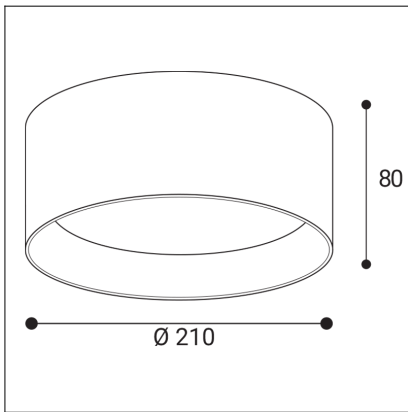

# ZETA ON XL, CF

<b>Code:</b>	1481528DT
<b>Color:</b>	COFFEE / 8025
<b>Material:</b>	ALUMINIUM/PMMA
<b>Power:</b>	20-25W
<b>Color temperature:</b>	2700K
<b>Lumen output:</b>	1800-2250lm
<b>Efficacy:</b>	90lm/W
<b>Color rendering index:</b>	90+
<b>SDCM:</b>	< 3
<b>Light beam angle:</b>	90°
<b>Light Source:</b>	LED
<b>Dimmable:</b>	TRIAC
<b>LED lifetime:</b>	L80B20 50.000h
<b>Driver:</b>	500-600 mA
<b>Voltage / Frequency:</b>	220-240V AC, 50-60Hz
<b>Dimensions luminaire:</b>	d210x80 mm
<b>Product weight kg:</b>	1.1
<b>Package dimensions:</b>	220x220x110 mm
<b>Remark:</b>	wall mountable - yes / switching driver 20-23-25W