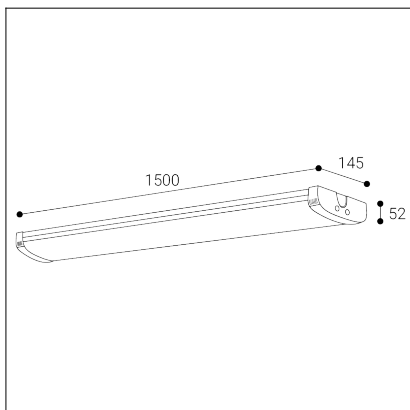

RUDY 150

Code:	1222651D
Color:	WHITE / 9016
Material:	METAL/PC
Power:	50W
Color temperature:	3000K/3500K/4000K
Lumen output:	7000lm
Efficacy:	140lm/W
Color rendering index:	80+
SDCM:	< 3
Light beam angle:	120°
Light Source:	LED
Dimmable:	DALI/PUSH
LED lifetime:	L80B20 50.000h
Driver:	350 mA
Voltage / Frequency:	220-240V AC, 50-60Hz
Dimensions luminaire:	1500x145x52 mm
Product weight kg:	3.2
Packing carton:	1
Package dimensions:	1510x155x60 mm