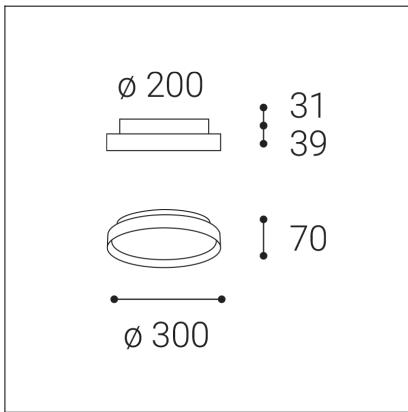

MOON 30, G

Code:	1276177
Color:	GOLD / 1036
Material:	METAL/PMMA
Power:	25W (20+5)
Color temperature:	2700K/3000K/4000K
Lumen output:	1400+350lm
Efficacy:	70lm/W
Color rendering index:	90+
SDCM:	< 3
Light beam angle:	160°
Light Source:	LED
Dimmable:	ON/OFF
LED lifetime:	L80B20 50.000h
Driver:	500 + 135 mA
Voltage / Frequency:	220-240V AC, 50-60Hz
Dimensions luminaire:	d300x70 mm
Product weight kg:	2.4
Package dimensions:	360x360x95 mm
Remark:	wall mountable - yes