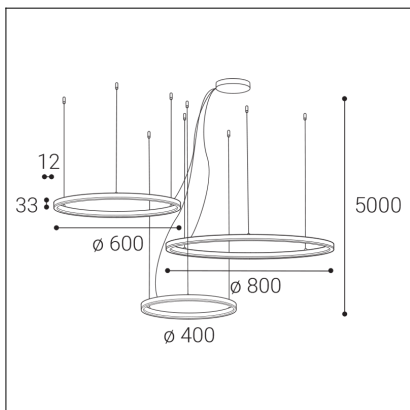

CIRCLE SET 3 P-Z, N

Code:	3274776D
Color:	NICKEL / 7032
Material:	ALUMINIUM/PMMA
Power:	136W
Color temperature:	2700K/3000K/4000K
Lumen output:	12100lm
Efficacy:	89lm/W
Color rendering index:	90+
SDCM:	< 3
Light beam angle:	160°
Light Source:	LED
Dimmable:	DALI/PUSH
LED lifetime:	L80B20 50.000h
Driver:	700 + 1000 + 1400 mA
Voltage / Frequency:	220-240V AC, 50-60Hz
Dimensions luminaire:	d400+d600+d800x33 mm
Product weight kg:	4.8
Packing carton:	1
Length suspension:	5000 mm
Package dimensions:	870x870x115 mm