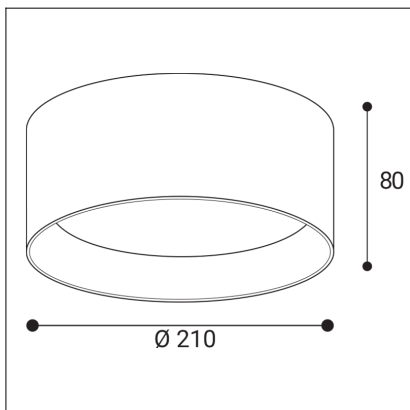

ZETA ON XL, B

Code:	1481553D
Color:	BLACK / 9017
Material:	ALUMINIUM/PMMA
Power:	25W
Color temperature:	3000K/3500K/4000K
Lumen output:	2250lm
Efficacy:	90lm/W
Color rendering index:	90+
SDCM:	< 3
Light beam angle:	90°
Light Source:	LED
Dimmable:	DALI/PUSH
LED lifetime:	L80B20 50.000h
Driver:	600 mA
Voltage / Frequency:	220-240V AC, 50-60Hz
Dimensions luminaire:	d210x80 mm
Product weight kg:	1.1
Package dimensions:	220x220x110 mm
Remark:	wall mountable - yes