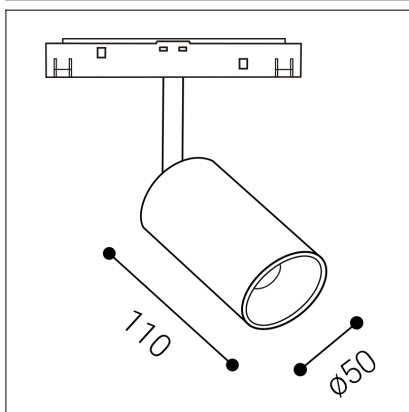

# MAGO III M, B

<b>Code:</b>	6096053
<b>Color:</b>	BLACK / 9005
<b>Material:</b>	ALUMINIUM/PMMA
<b>Color temperature:</b>	3000K/3500K/4000K
<b>Lumen output:</b>	800lm
<b>Efficacy:</b>	80lm/W
<b>Color rendering index:</b>	90+
<b>SDCM:</b>	< 3
<b>Light beam angle:</b>	36°
<b>Light Source:</b>	LED
<b>Dimmable:</b>	ON/OFF
<b>LED lifetime:</b>	L80B20 50.000h
<b>Driver:</b>	250 mA
<b>Voltage / Frequency:</b>	48V DC
<b>Dimensions luminaire:</b>	d50x110 mm
<b>Product weight kg:</b>	0.3
<b>Packing carton:</b>	24
<b>Package dimensions:</b>	190x190x60 mm