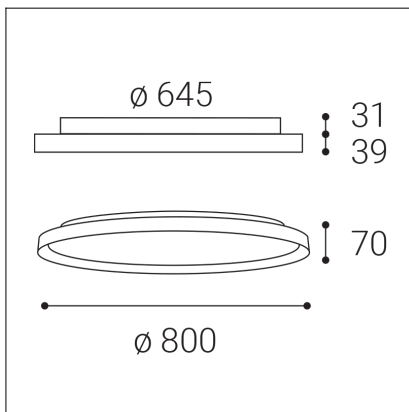

MOON 80, G

Code: 1275077DT

Color: GOLD / 1036

Material: METAL/PMMA

Power: 88W (76+12)

Color temperature: 2700K/3000K/4000K

Lumen output: 5320+840lm

Efficacy: 70lm/W

Color rendering index: 90+

SDCM: < 3

Light beam angle: 160°

Light Source: LED

Dimmable: TRIAC

LED lifetime: L80B20 50.000h

Driver: 2x 950 + 300 mA

Voltage / Frequency: 220-240V AC, 50-60Hz

Dimensions luminaire: d800x70 mm

Product weight kg: 8.9

Package dimensions: 860x860x95 mm

Remark: wall mountable - yes