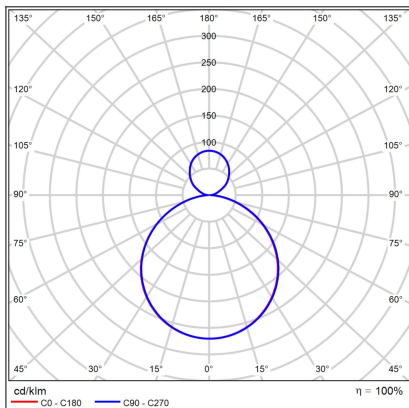

MOON 80, G

Code: 1275077DT

Color: GOLD / 1036

Material: METAL/PMMA

Power: 88W (76+12)

Color temperature: 2700K/3000K/4000K

Lumen output: 5320+840lm

Efficacy: 70lm/W

Color rendering index: 90+

SDCM: < 3

Light beam angle: 160°

Light Source: LED

Dimmable: TRIAC

LED lifetime: L80B20 50.000h

Driver: 2x 950 + 300 mA

Voltage / Frequency: 220-240V AC, 50-60Hz

Dimensions luminaire: d800x70 mm

Product weight kg: 8.9

Package dimensions: 860x860x95 mm

Remark: wall mountable - yes