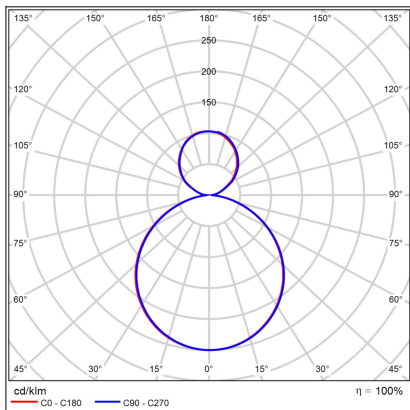

MOON 60, BCH

Code: 12749737DT

Color: BLACK/CHAMPAGNE / 9017/1036

Material: METAL/PMMA

Power: 60W (50+10)

Color temperature: 2700K/3000K/4000K

Lumen output: 3500+700lm

Efficacy: 70lm/W

Color rendering index: 90+

SDCM: < 3

Light beam angle: 160°

Light Source: LED

Dimmable: TRIAC

LED lifetime: L80B20 50.000h

Driver: 1200 + 250 mA

Voltage / Frequency: 220-240V AC, 50-60Hz

Dimensions luminaire: d600x70 mm

Product weight kg: 5.5

Package dimensions: 660x660x95 mm

Remark: wall mountable - yes