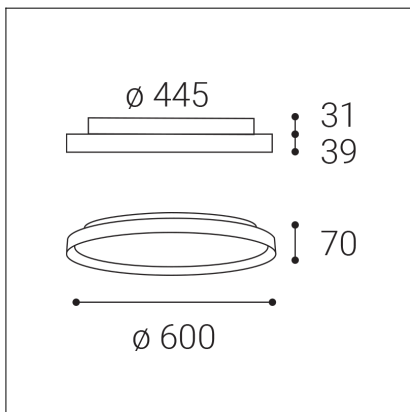

MOON 60, BCH

Code: 12749737DT

Color: BLACK/CHAMPAGNE / 9017/1036

Material: METAL/PMMA

Power: 60W (50+10)

Color temperature: 2700K/3000K/4000K

Lumen output: 3500+700lm

Efficacy: 70lm/W

Color rendering index: 90+

SDCM: < 3

Light beam angle: 160°

Light Source: LED

Dimmable: TRIAC

LED lifetime: L80B20 50.000h

Driver: 1200 + 250 mA

Voltage / Frequency: 220-240V AC, 50-60Hz

Dimensions luminaire: d600x70 mm

Product weight kg: 5.5

Package dimensions: 660x660x95 mm

Remark: wall mountable - yes