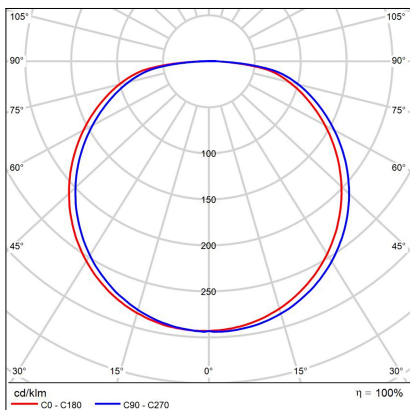

BELLA SLIM 48 P-Z, N

Code:	3271876
Color:	NICKEL / 7032
Material:	ALUMINIUM/PMMA
Power:	38W
Color temperature:	2700K/3000K/4000K
Lumen output:	2660lm
Efficacy:	70lm/W
Color rendering index:	90+
SDCM:	< 3
Light beam angle:	160°
Light Source:	LED
Dimmable:	ON/OFF
LED lifetime:	L80B20 50.000h
Driver:	950 mA
Voltage / Frequency:	220-240V AC, 50-60Hz
Dimensions luminaire:	d480x35 mm
Product weight kg:	1.7
Length suspension:	2500 mm
Package dimensions:	520x520x95 mm