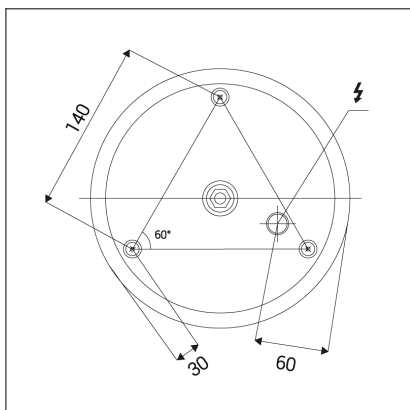

BELLA SLIM 48 P-Z, N

Code:	3271876
Color:	NICKEL / 7032
Material:	ALUMINIUM/PMMA
Power:	38W
Color temperature:	2700K/3000K/4000K
Lumen output:	2660lm
Efficacy:	70lm/W
Color rendering index:	90+
SDCM:	< 3
Light beam angle:	160°
Light Source:	LED
Dimmable:	ON/OFF
LED lifetime:	L80B20 50.000h
Driver:	950 mA
Voltage / Frequency:	220-240V AC, 50-60Hz
Dimensions luminaire:	d480x35 mm
Product weight kg:	1.7
Length suspension:	2500 mm
Package dimensions:	520x520x95 mm