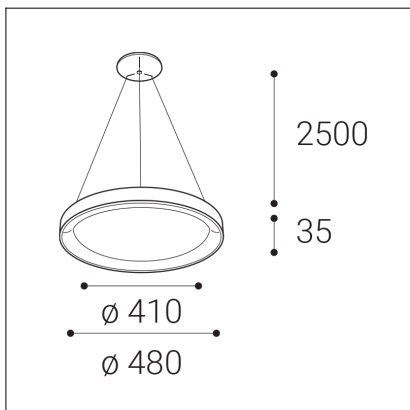

BELLA SLIM 48 P-Z, N

Code:	3271876
Color:	NICKEL / 7032
Material:	ALUMINIUM/PMMA
Power:	38W
Color temperature:	2700K/3000K/4000K
Lumen output:	2660lm
Efficacy:	70lm/W
Color rendering index:	90+
SDCM:	< 3
Light beam angle:	160°
Light Source:	LED
Dimmable:	ON/OFF
LED lifetime:	L80B20 50.000h
Driver:	950 mA
Voltage / Frequency:	220-240V AC, 50-60Hz
Dimensions luminaire:	d480x35 mm
Product weight kg:	1.7
Length suspension:	2500 mm
Package dimensions:	520x520x95 mm