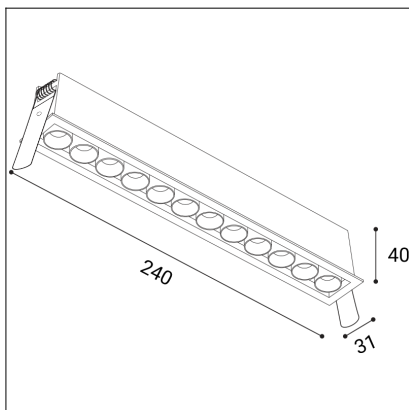

RIVA MINI 12, W

Code:	2560351DT
Color:	WHITE / 9003
Material:	ALUMINIUM/PC
Power:	20W
Color temperature:	3000K/3500K/4000K
Lumen output:	1600lm
Efficacy:	80lm/W
Color rendering index:	90+
SDCM:	< 3
Light beam angle:	38°
Light Source:	LED
Dimmable:	TRIAC
LED lifetime:	L80B20 50.000h
Driver:	500 mA
Voltage / Frequency:	220-240V AC, 50-60Hz
Dimensions luminaire:	240x31x40 mm
Installation hole:	236 x 27 mm
Product weight kg:	0.35
Package dimensions:	265x60x55 mm