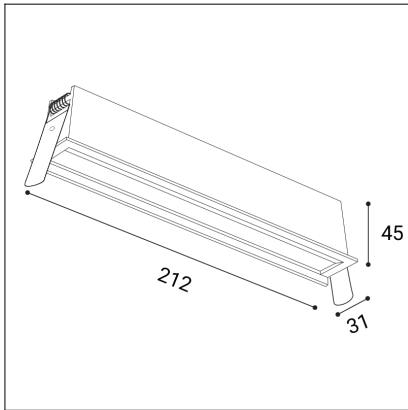

RIVA MINI WW 12, B

Code:	2560573D
Color:	BLACK / 9005
Material:	ALUMINIUM/PC
Power:	20W
Color temperature:	2700K/3000K/4000K
Lumen output:	1600lm
Efficacy:	80lm/W
Color rendering index:	90+
SDCM:	< 3
Light beam angle:	AS 36°
Light Source:	LED
Dimmable:	DALI/PUSH
LED lifetime:	L80B20 50.000h
Driver:	500 mA
Voltage / Frequency:	220-240V AC, 50-60Hz
Dimensions luminaire:	212x31x45 mm
Installation hole:	207 x 27 mm
Product weight kg:	0.35
Package dimensions:	265x60x55 mm