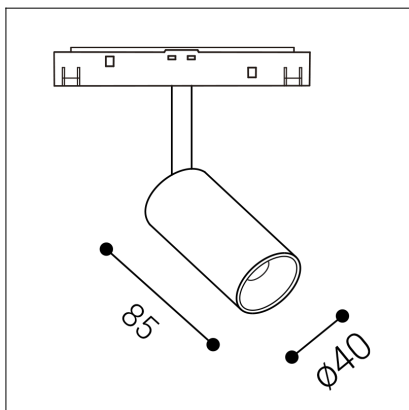

# MAGO III S, W

<b>Code:</b>	6095971
<b>Color:</b>	WHITE / 9003
<b>Material:</b>	ALUMINIUM/PMMA
<b>Color temperature:</b>	2700K/3300K/4000K
<b>Lumen output:</b>	480lm
<b>Efficacy:</b>	80lm/W
<b>Color rendering index:</b>	90+
<b>SDCM:</b>	< 3
<b>Light beam angle:</b>	36°
<b>Light Source:</b>	LED
<b>Dimmable:</b>	ON/OFF
<b>LED lifetime:</b>	L80B20 50.000h
<b>Driver:</b>	150 mA
<b>Voltage / Frequency:</b>	48V DC
<b>Dimensions luminaire:</b>	d40x85 mm
<b>Product weight kg:</b>	0.25
<b>Packing carton:</b>	24
<b>Package dimensions:</b>	190x160x50 mm