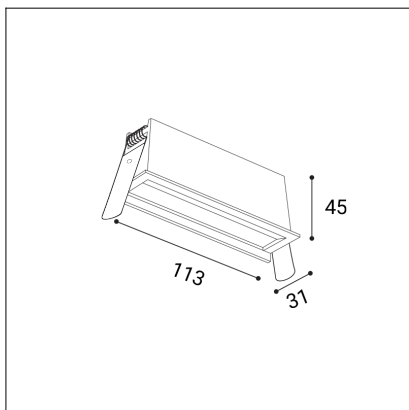

RIVA MINI WW 6, B

Code:	2560453DT
Color:	BLACK / 9005
Material:	ALUMINIUM/PC
Power:	10W
Color temperature:	3000K/3500K/4000K
Lumen output:	800lm
Efficacy:	80lm/W
Color rendering index:	90+
SDCM:	< 3
Light beam angle:	AS 36°
Light Source:	LED
Dimmable:	TRIAC
LED lifetime:	L80B20 50.000h
Driver:	250 mA
Voltage / Frequency:	220-240V AC, 50-60Hz
Dimensions luminaire:	113x31x45 mm
Installation hole:	108 x 27 mm
Product weight kg:	0.2
Package dimensions:	135x55x85 mm