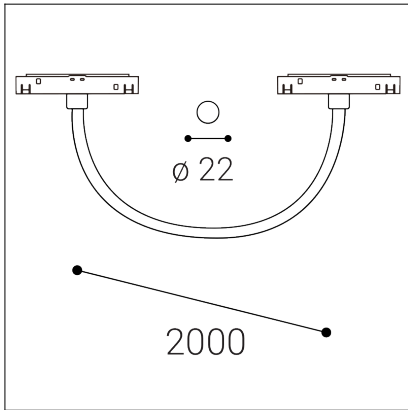

# MAG HOSE 200, B

**Code:** 6301343D

**Color:** BLACK / 9005

**Material:** SILICONE

**Power:** 32W

**Color temperature:** 4000K

**Lumen output:** 1920lm

**Efficacy:** 60lm/W

**Color rendering index:** 90+

**SDCM:** < 3

**Light beam angle:** 360°

**Light Source:** LED

**Dimmable:** DALI

**LED lifetime:** L80B20 50.000h

**Voltage / Frequency:** 48V DC

**Dimensions luminaire:** d22x2000 mm

**Package dimensions:** 730x300x390 mm