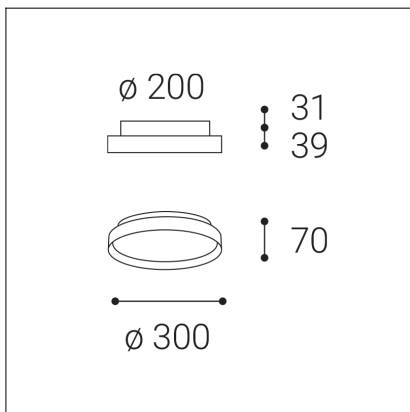

MOON 30, W

Code:	1276171DT
Color:	WHITE / 9003
Material:	METAL/PMMA
Power:	25W (20+5)
Color temperature:	2700K/3000K/4000K
Lumen output:	1400+350lm
Efficacy:	70lm/W
Color rendering index:	90+
SDCM:	< 3
Light beam angle:	160°
Light Source:	LED
Dimmable:	TRIAC
LED lifetime:	L80B20 50.000h
Driver:	500 + 150 mA
Voltage / Frequency:	220-240V AC, 50-60Hz
Dimensions luminaire:	d300x70 mm
Product weight kg:	2.4
Package dimensions:	360x360x95 mm
Remark:	wall mountable - yes