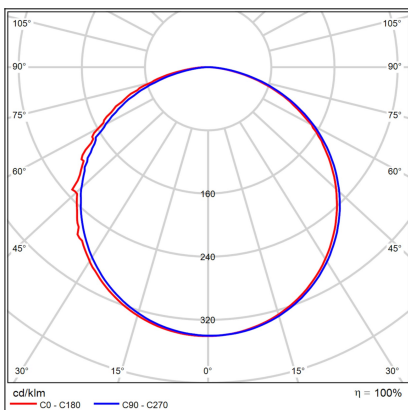

# MONO SLIM 60 P-Z, B

**Code:** 3274373

**Color:** BLACK / 9017

**Material:** METAL/PMMA

**Power:** 60W

**Color temperature:** 2700K/3000K/4000K

**Lumen output:** 4200lm

**Efficacy:** 70lm/W

**Color rendering index:** 90+

**SDCM:** < 3

**Light beam angle:** 160°

**Light Source:** LED

**Dimmable:** ON/OFF

**LED lifetime:** L80B20 50.000h

**Driver:** 2x 750 mA

**Voltage / Frequency:** 220-240V AC, 50-60Hz

**Dimensions luminaire:** d600x60 mm

**Product weight kg:** 3.8

**Packing carton:** 1

**Length suspension:** 2500 mm

**Package dimensions:** 640x640x85 mm

**5**  
year  
warranty