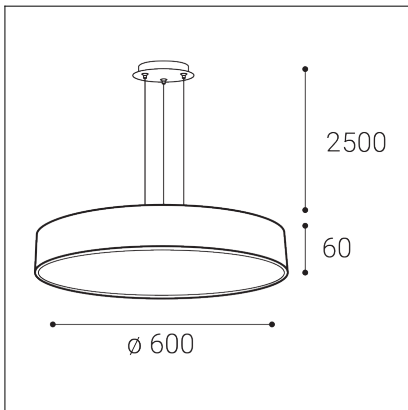

# MONO SLIM 60 P-Z, B

**Code:** 3274373

**Color:** BLACK / 9017

**Material:** METAL/PMMA

**Power:** 60W

**Color temperature:** 2700K/3000K/4000K

**Lumen output:** 4200lm

**Efficacy:** 70lm/W

**Color rendering index:** 90+

**SDCM:** < 3

**Light beam angle:** 160°

**Light Source:** LED

**Dimmable:** ON/OFF

**LED lifetime:** L80B20 50.000h

**Driver:** 2x 750 mA

**Voltage / Frequency:** 220-240V AC, 50-60Hz

**Dimensions luminaire:** d600x60 mm

**Product weight kg:** 3.8

**Packing carton:** 1

**Length suspension:** 2500 mm

**Package dimensions:** 640x640x85 mm

**5**  
year  
warranty