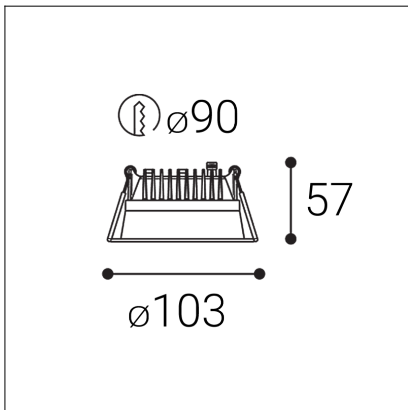

ZETA II XS, W

Code:	2550171D
Color:	WHITE / 9003
Material:	ALUMINIUM/PMMA
Power:	10W
Color temperature:	2700K/3000K/4000K
Lumen output:	1000lm
Efficacy:	100lm/W
Color rendering index:	90+
SDCM:	< 3
Light beam angle:	90°
Unified Glare Rating:	< 19
Light Source:	LED
Dimmable:	DALI/PUSH
LED lifetime:	L80B20 50.000h
Driver:	250 mA
Voltage / Frequency:	220-240V AC, 50-60Hz
Max. units per circuit output:	B10:46, B13:60, B16:74, B20:92, C10:66, C13:85, C16:105, C20:132
Dimensions luminaire:	d103x57 mm
Product weight kg:	0.4
Packing carton:	1
Package dimensions:	180x130x80 mm
Remark:	loop-in/loop-out