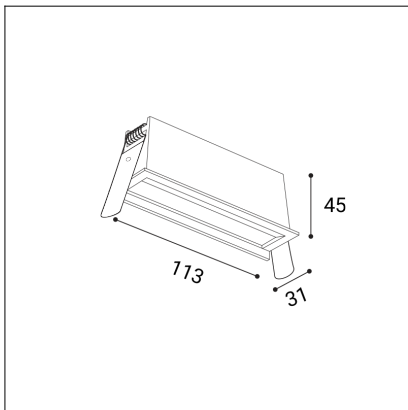

RIVA MINI WW 6, B

Code: 2560453
Color: BLACK / 9005
Material: ALUMINIUM/PC
Power: 10W
Color temperature: 3000K/3500K/4000K
Lumen output: 800lm
Efficacy: 80lm/W
Color rendering index: 90+
SDCM: < 3
Light beam angle: AS 36°
Light Source: LED
Dimmable: ON/OFF
LED lifetime: L80B20 50.000h
Driver: 220 mA
Voltage / Frequency: 220-240V AC, 50-60Hz
Dimensions luminaire: 113x31x45 mm
Installation hole: 108 x 27 mm
Product weight kg: 0.2
Packing carton: 60
Package dimensions: 135x55x85 mm