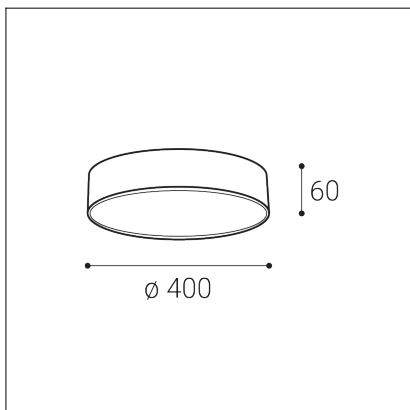

MONO SLIM 40, W

| |
|--|
| Code: 1274271 |
| Color: WHITE / 9003 |
| Material: METAL/PMMA |
| Power: 30W |
| Color temperature: 2700K/3000K/4000K |
| Lumen output: 2100lm |
| Efficacy: 70lm/W |
| Color rendering index: 90+ |
| SDCM: < 3 |
| Light beam angle: 160° |
| Light Source: LED |
| Dimmable: ON/OFF |
| LED lifetime: L80B20 50.000h |
| Driver: 750 mA |
| Voltage / Frequency: 220-240V AC, 50-60Hz |
| Dimensions luminaire: d400x60 mm |
| Product weight kg: 1.7 |
| Packing carton: 1 |
| Package dimensions: 435x435x85 mm |