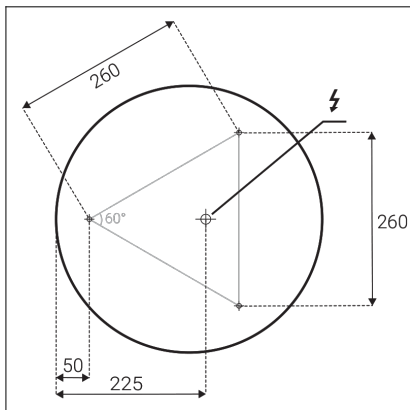

MONO SLIM 40, W

| |
|--|
| Code: 1274271 |
| Color: WHITE / 9003 |
| Material: METAL/PMMA |
| Power: 30W |
| Color temperature: 2700K/3000K/4000K |
| Lumen output: 2100lm |
| Efficacy: 70lm/W |
| Color rendering index: 90+ |
| SDCM: < 3 |
| Light beam angle: 160° |
| Light Source: LED |
| Dimmable: ON/OFF |
| LED lifetime: L80B20 50.000h |
| Driver: 750 mA |
| Voltage / Frequency: 220-240V AC, 50-60Hz |
| Dimensions luminaire: d400x60 mm |
| Product weight kg: 1.7 |
| Packing carton: 1 |
| Package dimensions: 435x435x85 mm |