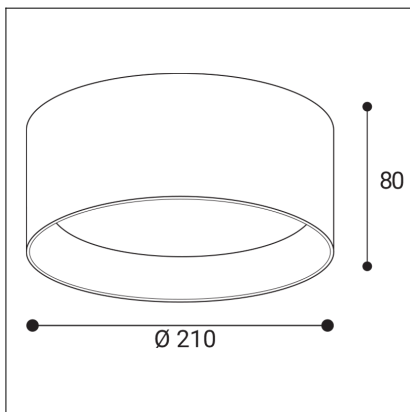

# ZETA ON XL, B

<b>Code:</b>	1481553DT
<b>Color:</b>	BLACK / 9017
<b>Material:</b>	ALUMINIUM/PMMA
<b>Power:</b>	20-25W
<b>Color temperature:</b>	3000K/3500K/4000K
<b>Lumen output:</b>	1800-2250lm
<b>Efficacy:</b>	90lm/W
<b>Color rendering index:</b>	90+
<b>SDCM:</b>	< 3
<b>Light beam angle:</b>	90°
<b>Light Source:</b>	LED
<b>Dimmable:</b>	TRIAC
<b>LED lifetime:</b>	L80B20 50.000h
<b>Driver:</b>	500-600 mA
<b>Voltage / Frequency:</b>	220-240V AC, 50-60Hz
<b>Dimensions luminaire:</b>	d210x80 mm
<b>Product weight kg:</b>	1.1
<b>Packing carton:</b>	20
<b>Package dimensions:</b>	220x220x110 mm
<b>Remark:</b>	wall mountable - yes / switching driver 20-23-25W