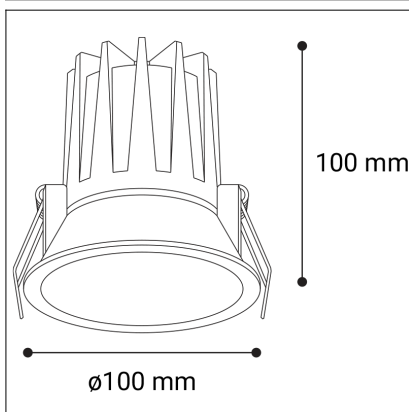

NINO L, W

Code: 2561251D
Color: WHITE / 9003
Material: ALUMINIUM/PC
Power: 15W
Color temperature: 3000K/3500K/4000K
Lumen output: 1050lm
Efficacy: 70lm/W
Color rendering index: 90+
SDCM: < 3
Light beam angle: 40°
Unified Glare Rating: < 19
Light Source: LED
Dimmable: DALI/PUSH
LED lifetime: L80B20 50.000h
Driver: 350 mA
Voltage / Frequency: 220-240V AC, 50-60Hz
Dimensions luminaire: d100x100 mm
Product weight kg: 0.3
Package dimensions: 120x120x125 mm