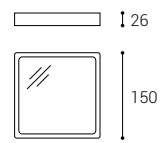

SLIM ON

SLIM ON

SLIM-R ON S

#	W	K	lm	↻
1183131	10	3000	800	-

W 160° < 4 m²

SLIM-R ON L

#	W	K	lm	↻
1183231	20	3000	1600	-

W 160° < 8 m²

SLIM-Q ON S

#	W	K	lm	↻
1183331	10	3000	800	-

W 160° < 4 m²

SLIM-Q ON L

#	W	K	lm	↻
1183431	20	3000	1600	-

W 160° < 8 m²

Recessed version

Recessed version