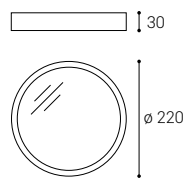

SLIM ON

SLIM ON

SLIM-R ON S

#	W	K	lm	↻
1183131	10	3000	800	-

W 160° < 4 m²

SLIM-R ON L

#	W	K	lm	↻
1183231	20	3000	1600	-

W 160° < 8 m²

SLIM-Q ON S

#	W	K	lm	↻
1183331	10	3000	800	-

W 160° < 4 m²

SLIM-Q ON L

#	W	K	lm	↻
1183431	20	3000	1600	-

W 160° < 8 m²

Recessed version

Recessed version