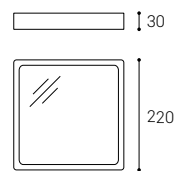

SLIM ON

SLIM ON

SLIM-R ON S

#	W	K	lm	↻
1183131	10	3000	800	-

W 160° < 4 m²

SLIM-R ON L

#	W	K	lm	↻
1183231	20	3000	1600	-

W 160° < 8 m²

SLIM-Q ON S

#	W	K	lm	↻
1183331	10	3000	800	-

W 160° < 4 m²

SLIM-Q ON L

#	W	K	lm	↻
1183431	20	3000	1600	-

W 160° < 8 m²

Recessed version

Recessed version