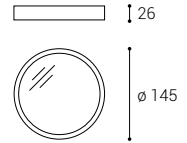

SLIM ON

SLIM ON

SLIM-R ON S

#	W	K	lm	↻
1183131	10	3000	800	-

W 160° < 4 m²

SLIM-R ON L

#	W	K	lm	↻
1183231	20	3000	1600	-

W 160° < 8 m²

SLIM-Q ON S

#	W	K	lm	↻
1183331	10	3000	800	-

W 160° < 4 m²

SLIM-Q ON L

#	W	K	lm	↻
1183431	20	3000	1600	-

W 160° < 8 m²

Recessed version

Recessed version