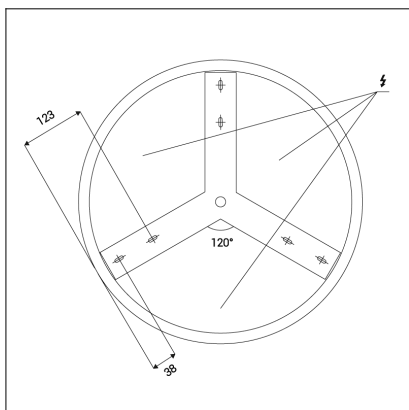

BELLA SLIM 48, N

Code:	1271676DT
Color:	NICKEL / 7032
Material:	ALUMINIUM/PMMA
Power:	38W
Color temperature:	2700K/3000K/4000K
Lumen output:	2660lm
Efficacy:	70lm/W
Color rendering index:	90+
SDCM:	< 3
Light beam angle:	160°
Light Source:	LED
Dimmable:	TRIAC
LED lifetime:	L80B20 50.000h
Driver:	950 mA
Voltage / Frequency:	220-240V AC, 50-60Hz
Dimensions luminaire:	d480x60 mm
Product weight kg:	2.4
Package dimensions:	520x520x85 mm
Remark:	wall mountable - yes