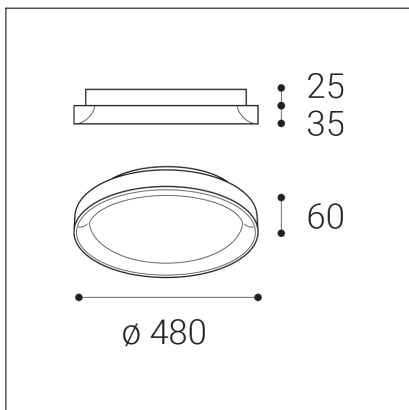

BELLA SLIM 48, N

Code:	1271676DT
Color:	NICKEL / 7032
Material:	ALUMINIUM/PMMA
Power:	38W
Color temperature:	2700K/3000K/4000K
Lumen output:	2660lm
Efficacy:	70lm/W
Color rendering index:	90+
SDCM:	< 3
Light beam angle:	160°
Light Source:	LED
Dimmable:	TRIAC
LED lifetime:	L80B20 50.000h
Driver:	950 mA
Voltage / Frequency:	220-240V AC, 50-60Hz
Dimensions luminaire:	d480x60 mm
Product weight kg:	2.4
Package dimensions:	520x520x85 mm
Remark:	wall mountable - yes