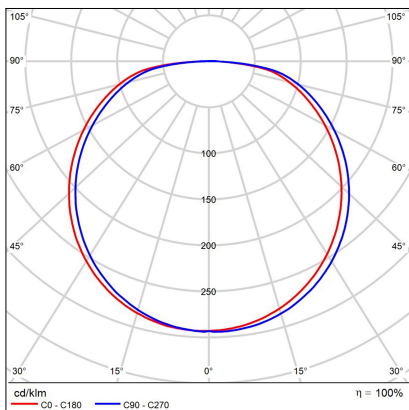

BELLA SLIM 48, N

Code:	1271676DT
Color:	NICKEL / 7032
Material:	ALUMINIUM/PMMA
Power:	38W
Color temperature:	2700K/3000K/4000K
Lumen output:	2660lm
Efficacy:	70lm/W
Color rendering index:	90+
SDCM:	< 3
Light beam angle:	160°
Light Source:	LED
Dimmable:	TRIAC
LED lifetime:	L80B20 50.000h
Driver:	950 mA
Voltage / Frequency:	220-240V AC, 50-60Hz
Dimensions luminaire:	d480x60 mm
Product weight kg:	2.4
Package dimensions:	520x520x85 mm
Remark:	wall mountable - yes