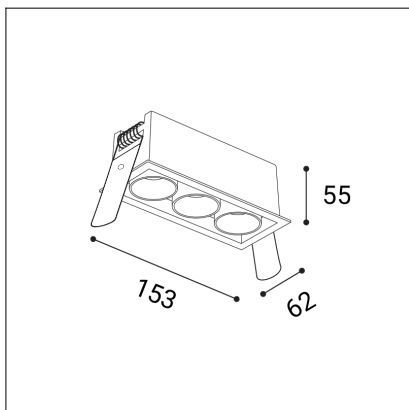

RIVA MAXI 3, B

Code:	2560753D
Color:	BLACK / 9005
Material:	ALUMINIUM/PC
Power:	15W
Color temperature:	3000K/3500K/4000K
Lumen output:	1200lm
Efficacy:	80lm/W
Color rendering index:	90+
SDCM:	< 3
Light beam angle:	50°
Light Source:	LED
Dimmable:	DALI/PUSH
LED lifetime:	L80B20 50.000h
Driver:	350 mA
Voltage / Frequency:	220-240V AC, 50-60Hz
Dimensions luminaire:	153x62x55 mm
Installation hole:	145 x 55 mm
Product weight kg:	0.45
Package dimensions:	190x85x75 mm