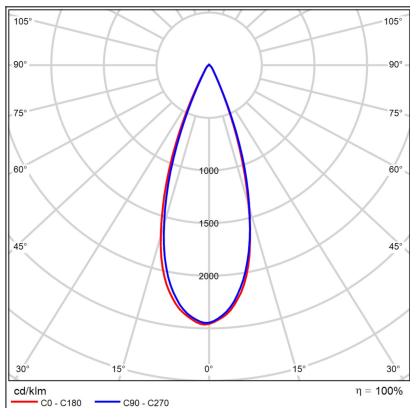

LOOK II, W

Code:	6094631DT
Color:	WHITE / 9003
Material:	ALUMINIUM/PMMA
Power:	36W
Color temperature:	3000K
Lumen output:	4860lm
Efficacy:	135lm/W
Color rendering index:	90+
SDCM:	< 3
Light beam angle:	38°
Light Source:	LED
Dimmable:	TRIAC
LED lifetime:	L80B20 50.000h
Driver:	900 mA
Voltage / Frequency:	220-240V AC, 50-60Hz
Dimensions luminaire:	d95x100 mm
Product weight kg:	0.7
Package dimensions:	230x200x120 mm
Remark:	Compatible with GLOBAL, STUCCHI, POWERGEAR, EUTRAC, IVELA