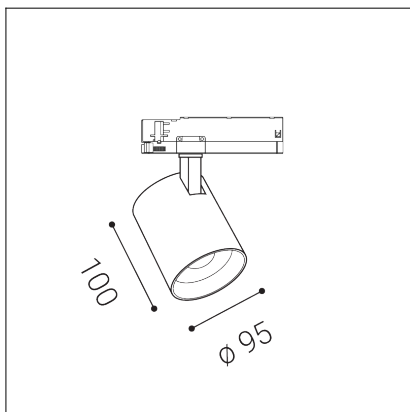

LOOK II, W

Code:	6094631DT
Color:	WHITE / 9003
Material:	ALUMINIUM/PMMA
Power:	36W
Color temperature:	3000K
Lumen output:	4860lm
Efficacy:	135lm/W
Color rendering index:	90+
SDCM:	< 3
Light beam angle:	38°
Light Source:	LED
Dimmable:	TRIAC
LED lifetime:	L80B20 50.000h
Driver:	900 mA
Voltage / Frequency:	220-240V AC, 50-60Hz
Dimensions luminaire:	d95x100 mm
Product weight kg:	0.7
Package dimensions:	230x200x120 mm
Remark:	Compatible with GLOBAL, STUCCHI, POWERGEAR, EUTRAC, IVELA