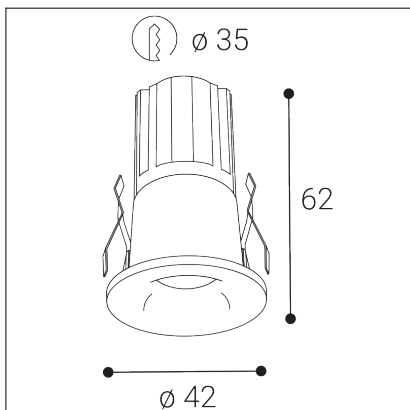

SPOT MINI C, W

Code:	2050451DT
Color:	WHITE / 9010
Material:	ALUMINIUM/PMMA
Power:	7W
Color temperature:	3000K/3500K/4000K
Lumen output:	490lm
Efficacy:	70lm/W
Color rendering index:	90+
SDCM:	< 3
Light beam angle:	30°
Light Source:	LED
Dimmable:	TRIAC
LED lifetime:	L80B20 50.000h
Driver:	150 mA
Voltage / Frequency:	220-240V AC, 50-60Hz
Dimensions luminaire:	d42x62 mm
Package dimensions:	100x100x130 mm