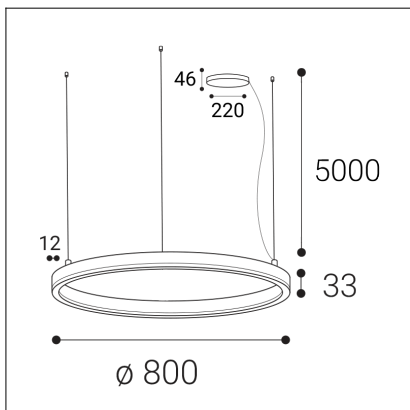

CIRCLE 80 P-Z/ST, W

Code:	3276271D
Color:	WHITE / 9003
Material:	ALUMINIUM/PMMA
Power:	62W
Color temperature:	2700K/3000K/4000K
Lumen output:	5540lm
Efficacy:	89lm/W
Color rendering index:	90+
SDCM:	< 3
Light beam angle:	160°
Light Source:	LED
Dimmable:	DALI/PUSH
LED lifetime:	L80B20 50.000h
Driver:	1400 mA
Voltage / Frequency:	220-240V AC, 50-60Hz
Dimensions luminaire:	d800x33 mm
Product weight kg:	2.2
Packing carton:	1
Length suspension:	5000 mm
Package dimensions:	875x875x115 mm