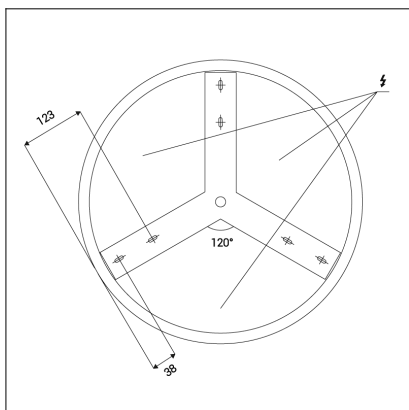

BELLA SLIM 48, N

Code: 1271676
Color: NICKEL / 7032
Material: ALUMINIUM/PMMA
Power: 38W
Color temperature: 2700K/3000K/4000K
Lumen output: 2660lm
Efficacy: 70lm/W
Color rendering index: 90+
SDCM: < 3
Light beam angle: 160°
Light Source: LED
Dimmable: ON/OFF
LED lifetime: L80B20 50.000h
Driver: 950 mA
Voltage / Frequency: 220-240V AC, 50-60Hz
Dimensions luminaire: d480x60 mm
Product weight kg: 2.4
Package dimensions: 520x520x85 mm
Remark: wall mountable - yes