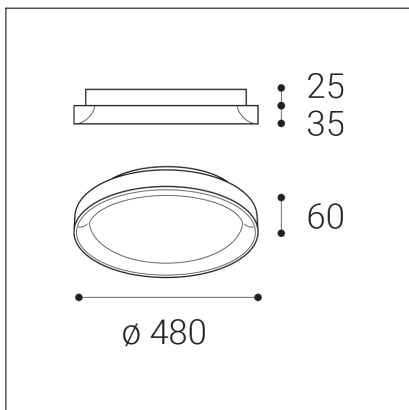

BELLA SLIM 48, N

Code: 1271676
Color: NICKEL / 7032
Material: ALUMINIUM/PMMA
Power: 38W
Color temperature: 2700K/3000K/4000K
Lumen output: 2660lm
Efficacy: 70lm/W
Color rendering index: 90+
SDCM: < 3
Light beam angle: 160°
Light Source: LED
Dimmable: ON/OFF
LED lifetime: L80B20 50.000h
Driver: 950 mA
Voltage / Frequency: 220-240V AC, 50-60Hz
Dimensions luminaire: d480x60 mm
Product weight kg: 2.4
Package dimensions: 520x520x85 mm
Remark: wall mountable - yes