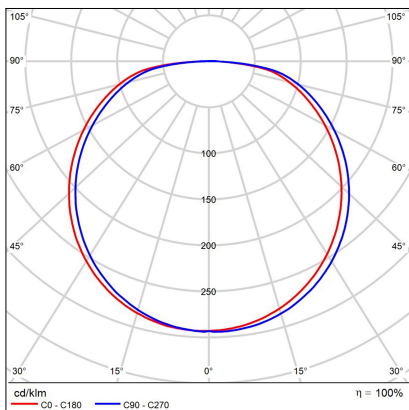

BELLA SLIM 48, N

Code: 1271676
Color: NICKEL / 7032
Material: ALUMINIUM/PMMA
Power: 38W
Color temperature: 2700K/3000K/4000K
Lumen output: 2660lm
Efficacy: 70lm/W
Color rendering index: 90+
SDCM: < 3
Light beam angle: 160°
Light Source: LED
Dimmable: ON/OFF
LED lifetime: L80B20 50.000h
Driver: 950 mA
Voltage / Frequency: 220-240V AC, 50-60Hz
Dimensions luminaire: d480x60 mm
Product weight kg: 2.4
Package dimensions: 520x520x85 mm
Remark: wall mountable - yes