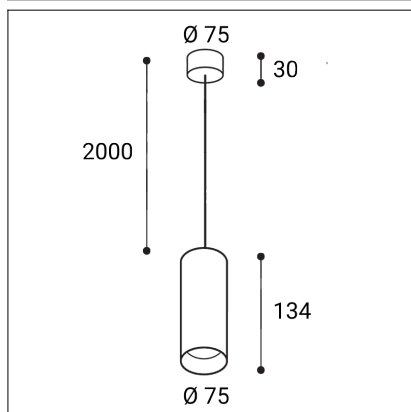

# TINY II L Z, CF

<b>Code:</b>	3480528DT
<b>Color:</b>	COFFEE / 8025
<b>Material:</b>	ALUMINIUM/PMMA
<b>Power:</b>	11W
<b>Color temperature:</b>	2700K
<b>Lumen output:</b>	970lm
<b>Efficacy:</b>	90lm/W
<b>Color rendering index:</b>	90+
<b>SDCM:</b>	< 3
<b>Light beam angle:</b>	38°
<b>Light Source:</b>	LED
<b>Dimmable:</b>	TRIAC
<b>LED lifetime:</b>	L80 B20 50.000h
<b>Driver:</b>	260 mA
<b>Voltage / Frequency:</b>	220-240V AC, 50-60Hz
<b>Dimensions luminaire:</b>	d75x134 mm
<b>Product weight kg:</b>	0.6
<b>Length suspension:</b>	2000 mm
<b>Package dimensions:</b>	80x80x115+140x120x70 mm