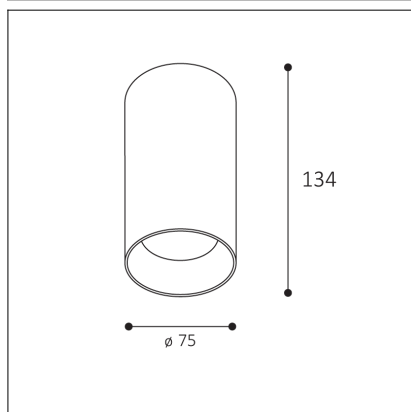

# TINY II L, W

<b>Code:</b> 1480551DT
<b>Color:</b> WHITE / 9016
<b>Material:</b> ALUMINIUM/PMMA
<b>Power:</b> 11W
<b>Color temperature:</b> 3000K/3500K/4000K
<b>Lumen output:</b> 970lm
<b>Efficacy:</b> 90lm/W
<b>Color rendering index:</b> 90+
<b>SDCM:</b> < 3
<b>Light beam angle:</b> 38°
<b>Light Source:</b> LED
<b>Dimmable:</b> TRIAC
<b>LED lifetime:</b> L80 B20 50.000h
<b>Driver:</b> 260 mA
<b>Voltage / Frequency:</b> 220-240V AC, 50-60Hz
<b>Dimensions luminaire:</b> d75x134 mm
<b>Product weight kg:</b> 0.5
<b>Package dimensions:</b> 80x80x115 mm
<b>Remark:</b> wall mountable - yes