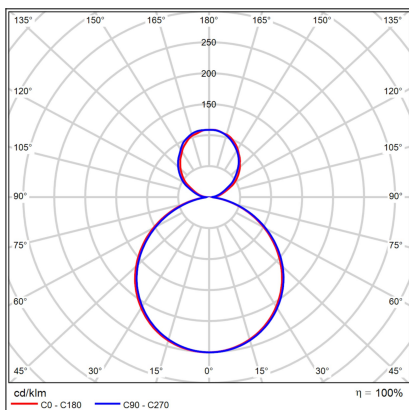

MOON 40 P/N-Z, B

| | |
|-------------------------------|---------------------------|
| Code: | 3274873 |
| Color: | BLACK / 9017 |
| Material: | METAL/PMMA |
| Power: | 36W (30+6) |
| Color temperature: | 2700K/3000K/4000K |
| Lumen output: | 2100+420lm |
| Efficacy: | 70lm/W |
| Color rendering index: | 90+ |
| SDCM: | < 3 |
| Light beam angle: | 160° |
| Light Source: | LED |
| Dimmable: | ON/OFF |
| LED lifetime: | L80B20 50.000h |
| Driver: | 750 + 160 mA |
| Voltage / Frequency: | 220-240V AC, 50-60Hz |
| Dimensions luminaire: | d400x70 mm |
| Product weight kg: | 3.9 |
| Length suspension: | 2500 mm |
| Package dimensions: | 460x460x95+270x270x100 mm |