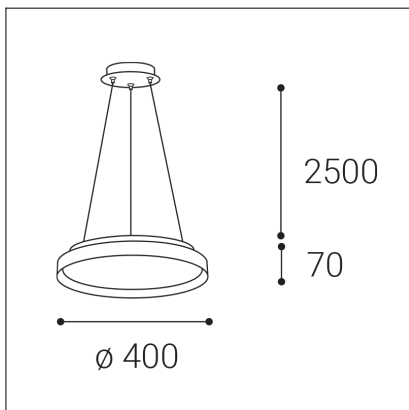

MOON 40 P/N-Z, B

| | |
|-------------------------------|---------------------------|
| Code: | 3274873 |
| Color: | BLACK / 9017 |
| Material: | METAL/PMMA |
| Power: | 36W (30+6) |
| Color temperature: | 2700K/3000K/4000K |
| Lumen output: | 2100+420lm |
| Efficacy: | 70lm/W |
| Color rendering index: | 90+ |
| SDCM: | < 3 |
| Light beam angle: | 160° |
| Light Source: | LED |
| Dimmable: | ON/OFF |
| LED lifetime: | L80B20 50.000h |
| Driver: | 750 + 160 mA |
| Voltage / Frequency: | 220-240V AC, 50-60Hz |
| Dimensions luminaire: | d400x70 mm |
| Product weight kg: | 3.9 |
| Length suspension: | 2500 mm |
| Package dimensions: | 460x460x95+270x270x100 mm |