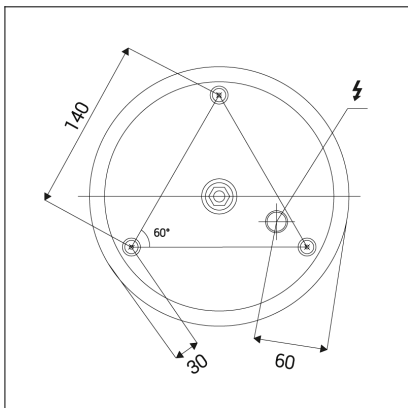

# BELLA SLIM 58 P-Z, CF

<b>Code:</b>	3273278DT
<b>Color:</b>	COFFEE / 8025
<b>Material:</b>	ALUMINIUM/PMMA
<b>Power:</b>	48W
<b>Color temperature:</b>	2700K/3000K/4000K
<b>Lumen output:</b>	3360lm
<b>Efficacy:</b>	70lm/W
<b>Color rendering index:</b>	90+
<b>SDCM:</b>	< 3
<b>Light beam angle:</b>	160°
<b>Light Source:</b>	LED
<b>Dimmable:</b>	TRIAC
<b>LED lifetime:</b>	L80B20 50.000h
<b>Driver:</b>	1300 mA
<b>Voltage / Frequency:</b>	220-240V AC, 50-60Hz
<b>Dimensions luminaire:</b>	d580x35 mm
<b>Product weight kg:</b>	2
<b>Length suspension:</b>	2500 mm
<b>Package dimensions:</b>	630x630x100 mm