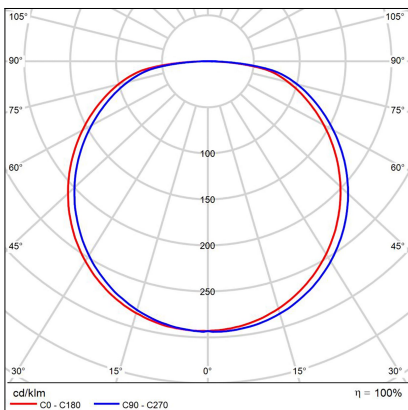

# BELLA SLIM 58 P-Z, CF

<b>Code:</b>	3273278DT
<b>Color:</b>	COFFEE / 8025
<b>Material:</b>	ALUMINIUM/PMMA
<b>Power:</b>	48W
<b>Color temperature:</b>	2700K/3000K/4000K
<b>Lumen output:</b>	3360lm
<b>Efficacy:</b>	70lm/W
<b>Color rendering index:</b>	90+
<b>SDCM:</b>	< 3
<b>Light beam angle:</b>	160°
<b>Light Source:</b>	LED
<b>Dimmable:</b>	TRIAC
<b>LED lifetime:</b>	L80B20 50.000h
<b>Driver:</b>	1300 mA
<b>Voltage / Frequency:</b>	220-240V AC, 50-60Hz
<b>Dimensions luminaire:</b>	d580x35 mm
<b>Product weight kg:</b>	2
<b>Length suspension:</b>	2500 mm
<b>Package dimensions:</b>	630x630x100 mm