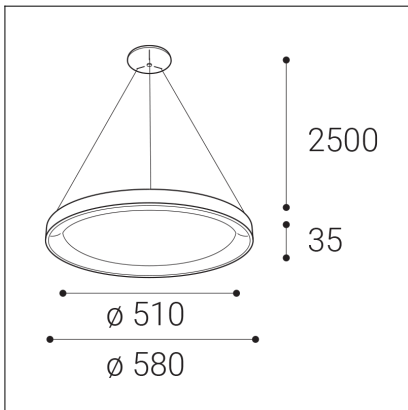

# BELLA SLIM 58 P-Z, CF

<b>Code:</b>	3273278DT
<b>Color:</b>	COFFEE / 8025
<b>Material:</b>	ALUMINIUM/PMMA
<b>Power:</b>	48W
<b>Color temperature:</b>	2700K/3000K/4000K
<b>Lumen output:</b>	3360lm
<b>Efficacy:</b>	70lm/W
<b>Color rendering index:</b>	90+
<b>SDCM:</b>	< 3
<b>Light beam angle:</b>	160°
<b>Light Source:</b>	LED
<b>Dimmable:</b>	TRIAC
<b>LED lifetime:</b>	L80B20 50.000h
<b>Driver:</b>	1300 mA
<b>Voltage / Frequency:</b>	220-240V AC, 50-60Hz
<b>Dimensions luminaire:</b>	d580x35 mm
<b>Product weight kg:</b>	2
<b>Length suspension:</b>	2500 mm
<b>Package dimensions:</b>	630x630x100 mm