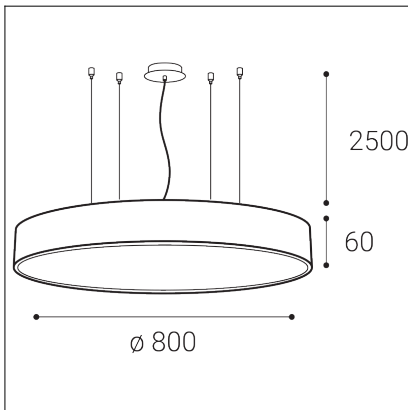

MONO SLIM 80 P-Z, W

Code: 3274471DT
Color: WHITE / 9003
Material: METAL/PMMA
Power: 80W
Color temperature: 2700K/3000K/4000K
Lumen output: 5600lm
Efficacy: 70lm/W
Color rendering index: 90+
SDCM: < 3
Light beam angle: 160°
Light Source: LED
Dimmable: TRIAC
LED lifetime: L80B20 50.000h
Driver: 2x 950 mA
Voltage / Frequency: 220-240V AC, 50-60Hz
Dimensions luminaire: d800x60 mm
Product weight kg: 5.6
Packing carton: 1
Length suspension: 2500 mm
Package dimensions: 840x840x85 mm