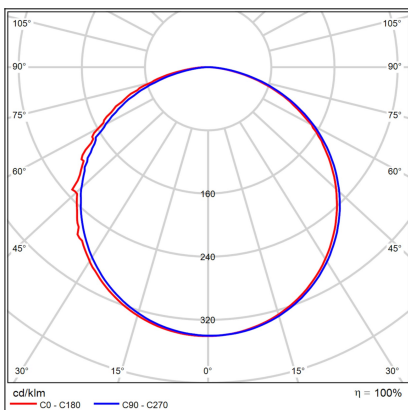

MONO SLIM 80 P-Z, W

Code: 3274471DT
Color: WHITE / 9003
Material: METAL/PMMA
Power: 80W
Color temperature: 2700K/3000K/4000K
Lumen output: 5600lm
Efficacy: 70lm/W
Color rendering index: 90+
SDCM: < 3
Light beam angle: 160°
Light Source: LED
Dimmable: TRIAC
LED lifetime: L80B20 50.000h
Driver: 2x 950 mA
Voltage / Frequency: 220-240V AC, 50-60Hz
Dimensions luminaire: d800x60 mm
Product weight kg: 5.6
Packing carton: 1
Length suspension: 2500 mm
Package dimensions: 840x840x85 mm