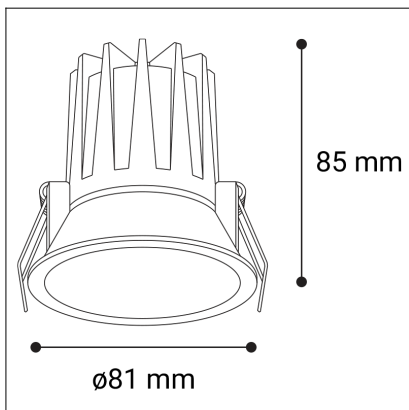

NINO M, W

Code: 2561151D
Color: WHITE / 9003
Material: ALUMINIUM/PC
Power: 9W
Color temperature: 3000K/3500K/4000K
Lumen output: 630lm
Efficacy: 70lm/W
Color rendering index: 90+
SDCM: < 3
Light beam angle: 36°
Unified Glare Rating: < 19
Light Source: LED
Dimmable: DALI/PUSH
LED lifetime: L80B20 50.000h
Driver: 200 mA
Voltage / Frequency: 220-240V AC, 50-60Hz
Dimensions luminaire: d81x85 mm
Product weight kg: 0.2
Package dimensions: 105x90x70 mm