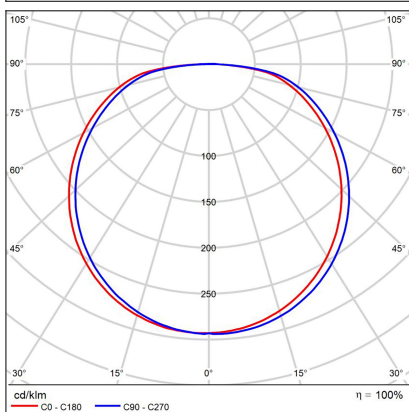

BELLA SLIM 28, N

Code:	1274576D
Color:	NICKEL / 7032
Material:	ALUMINIUM/PMMA
Power:	20W
Color temperature:	2700K/3000K/4000K
Lumen output:	1400lm
Efficacy:	70lm/W
Color rendering index:	90+
SDCM:	< 3
Light beam angle:	160°
Light Source:	LED
Dimmable:	DALI/PUSH
LED lifetime:	L80B20 50.000h
Driver:	500 mA
Voltage / Frequency:	220-240V AC, 50-60Hz
Dimensions luminaire:	d280x60 mm
Product weight kg:	1.4
Package dimensions:	320x320x70 mm
Remark:	wall mountable - yes