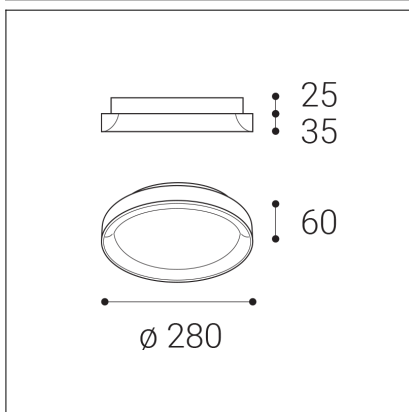

BELLA SLIM 28, N

Code:	1274576D
Color:	NICKEL / 7032
Material:	ALUMINIUM/PMMA
Power:	20W
Color temperature:	2700K/3000K/4000K
Lumen output:	1400lm
Efficacy:	70lm/W
Color rendering index:	90+
SDCM:	< 3
Light beam angle:	160°
Light Source:	LED
Dimmable:	DALI/PUSH
LED lifetime:	L80B20 50.000h
Driver:	500 mA
Voltage / Frequency:	220-240V AC, 50-60Hz
Dimensions luminaire:	d280x60 mm
Product weight kg:	1.4
Package dimensions:	320x320x70 mm
Remark:	wall mountable - yes