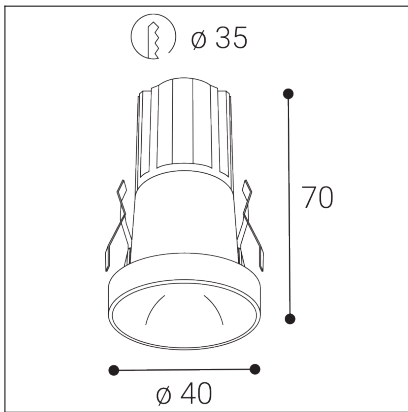

SPOT MINI A, W

Code:	2050221D
Color:	WHITE / 9010
Material:	ALUMINIUM/PMMA
Power:	7W
Color temperature:	2700K
Lumen output:	490lm
Efficacy:	70lm/W
Color rendering index:	90+
SDCM:	< 3
Light beam angle:	30°
Light Source:	LED
Dimmable:	DALI/PUSH
LED lifetime:	L80B20 50.000h
Driver:	150 mA
Voltage / Frequency:	220-240V AC, 50-60Hz
Dimensions luminaire:	d40x70 mm
Package dimensions:	100x100x130 mm