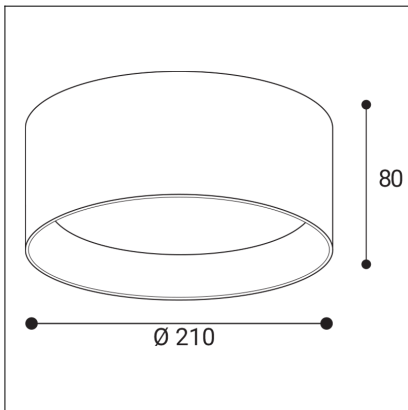

ZETA ON XL, CF

Code:	1481558DT
Color:	COFFEE / 8025
Material:	ALUMINIUM/PMMA
Power:	20-25W
Color temperature:	3000K/3500K/4000K
Lumen output:	1800-2250lm
Efficacy:	90lm/W
Color rendering index:	90+
SDCM:	< 3
Light beam angle:	90°
Light Source:	LED
Dimmable:	TRIAC
LED lifetime:	L80B20 50.000h
Driver:	500-600 mA
Voltage / Frequency:	220-240V AC, 50-60Hz
Dimensions luminaire:	d210x80 mm
Product weight kg:	1.1
Packing carton:	20
Package dimensions:	220x220x110 mm
Remark:	wall mountable - yes / switching driver 20-23-25W