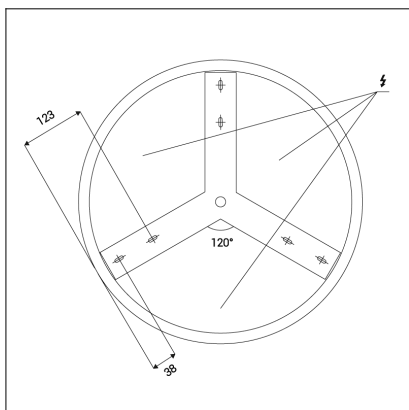

# BELLA SLIM 48, B

<b>Code:</b> 1271673
<b>Color:</b> BLACK / 9017
<b>Material:</b> ALUMINIUM/PMMA
<b>Power:</b> 38W
<b>Color temperature:</b> 2700K/3000K/4000K
<b>Lumen output:</b> 2660lm
<b>Efficacy:</b> 70lm/W
<b>Color rendering index:</b> 90+
<b>SDCM:</b> < 3
<b>Light beam angle:</b> 160°
<b>Light Source:</b> LED
<b>Dimmable:</b> ON/OFF
<b>LED lifetime:</b> L80B20 50.000h
<b>Driver:</b> 950 mA
<b>Voltage / Frequency:</b> 220-240V AC, 50-60Hz
<b>Dimensions luminaire:</b> d480x60 mm
<b>Product weight kg:</b> 2.4
<b>Package dimensions:</b> 520x520x85 mm
<b>Remark:</b> wall mountable - yes