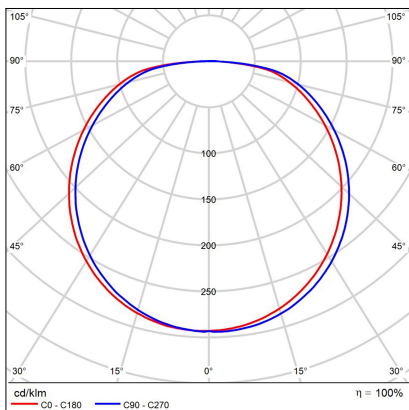

# BELLA SLIM 48, B

<b>Code:</b> 1271673
<b>Color:</b> BLACK / 9017
<b>Material:</b> ALUMINIUM/PMMA
<b>Power:</b> 38W
<b>Color temperature:</b> 2700K/3000K/4000K
<b>Lumen output:</b> 2660lm
<b>Efficacy:</b> 70lm/W
<b>Color rendering index:</b> 90+
<b>SDCM:</b> < 3
<b>Light beam angle:</b> 160°
<b>Light Source:</b> LED
<b>Dimmable:</b> ON/OFF
<b>LED lifetime:</b> L80B20 50.000h
<b>Driver:</b> 950 mA
<b>Voltage / Frequency:</b> 220-240V AC, 50-60Hz
<b>Dimensions luminaire:</b> d480x60 mm
<b>Product weight kg:</b> 2.4
<b>Package dimensions:</b> 520x520x85 mm
<b>Remark:</b> wall mountable - yes