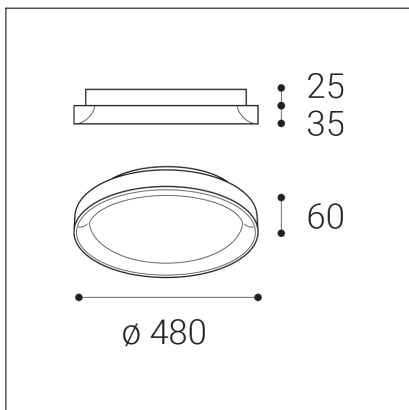

# BELLA SLIM 48, B

<b>Code:</b> 1271673
<b>Color:</b> BLACK / 9017
<b>Material:</b> ALUMINIUM/PMMA
<b>Power:</b> 38W
<b>Color temperature:</b> 2700K/3000K/4000K
<b>Lumen output:</b> 2660lm
<b>Efficacy:</b> 70lm/W
<b>Color rendering index:</b> 90+
<b>SDCM:</b> < 3
<b>Light beam angle:</b> 160°
<b>Light Source:</b> LED
<b>Dimmable:</b> ON/OFF
<b>LED lifetime:</b> L80B20 50.000h
<b>Driver:</b> 950 mA
<b>Voltage / Frequency:</b> 220-240V AC, 50-60Hz
<b>Dimensions luminaire:</b> d480x60 mm
<b>Product weight kg:</b> 2.4
<b>Package dimensions:</b> 520x520x85 mm
<b>Remark:</b> wall mountable - yes