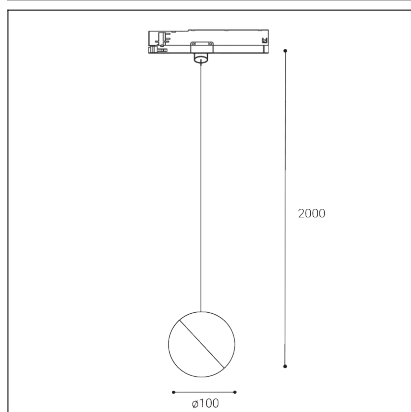

TRACK LOCO Z, B

Code:	7301033DT
Color:	BLACK / 9005
Material:	ALUMINIUM/PMMA
Power:	10W
Color temperature:	3000K
Lumen output:	900lm
Efficacy:	90lm/W
Color rendering index:	90+
SDCM:	< 3
Light beam angle:	100°
Light Source:	LED
Dimmable:	TRIAC
LED lifetime:	L80B20 50.000h
Driver:	250 mA
Voltage / Frequency:	220-240V AC, 50-60Hz
Dimensions luminaire:	d100x mm
Product weight kg:	0.95
Length suspension:	2000 mm
Package dimensions:	200x130x110 mm
Remark:	Compatible with GLOBAL, STUCCHI, POWERGEAR, EUTRAC, IVELA