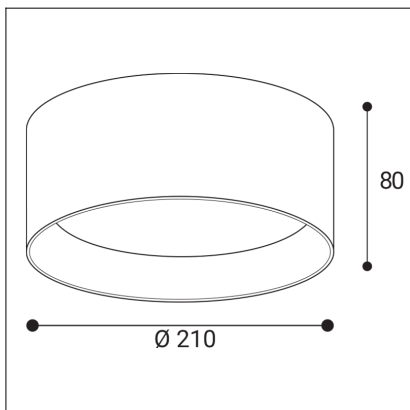

# ZETA ON XL, N

|                               |                      |
|-------------------------------|----------------------|
| <b>Code:</b>                  | 1481556D             |
| <b>Color:</b>                 | NICKEL / 7032        |
| <b>Material:</b>              | ALUMINIUM/PMMA       |
| <b>Power:</b>                 | 25W                  |
| <b>Color temperature:</b>     | 3000K/3500K/4000K    |
| <b>Lumen output:</b>          | 2250lm               |
| <b>Efficacy:</b>              | 90lm/W               |
| <b>Color rendering index:</b> | 90+                  |
| <b>SDCM:</b>                  | < 3                  |
| <b>Light beam angle:</b>      | 90°                  |
| <b>Light Source:</b>          | LED                  |
| <b>Dimmable:</b>              | DALI/PUSH            |
| <b>LED lifetime:</b>          | L80B20 50.000h       |
| <b>Driver:</b>                | 600 mA               |
| <b>Voltage / Frequency:</b>   | 220-240V AC, 50-60Hz |
| <b>Dimensions luminaire:</b>  | d210x80 mm           |
| <b>Product weight kg:</b>     | 1.1                  |
| <b>Package dimensions:</b>    | 220x220x110 mm       |
| <b>Remark:</b>                | wall mountable - yes |