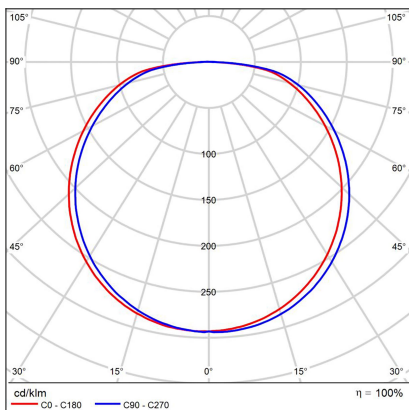

BELLA SLIM 98 P-Z, B

Code: 3273373D

Color: BLACK / 9017

Material: ALUMINIUM/PMMA

Power: 80W

Color temperature: 2700K/3000K/4000K

Lumen output: 5600lm

Efficacy: 70lm/W

Color rendering index: 90+

SDCM: < 3

Light beam angle: 160°

Light Source: LED

Dimmable: DALI/PUSH

LED lifetime: L80B20 50.000h

Driver: 2x 950 mA

Voltage / Frequency: 220-240V AC, 50-60Hz

Dimensions luminaire: d980x35 mm

Product weight kg: 5.2

Length suspension: 2500 mm

Package dimensions: 1050x1050x100 mm