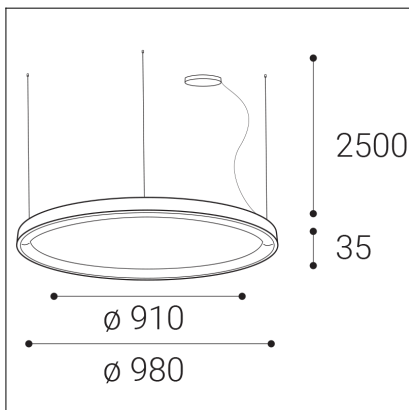

BELLA SLIM 98 P-Z, B

Code: 3273373D

Color: BLACK / 9017

Material: ALUMINIUM/PMMA

Power: 80W

Color temperature: 2700K/3000K/4000K

Lumen output: 5600lm

Efficacy: 70lm/W

Color rendering index: 90+

SDCM: < 3

Light beam angle: 160°

Light Source: LED

Dimmable: DALI/PUSH

LED lifetime: L80B20 50.000h

Driver: 2x 950 mA

Voltage / Frequency: 220-240V AC, 50-60Hz

Dimensions luminaire: d980x35 mm

Product weight kg: 5.2

Length suspension: 2500 mm

Package dimensions: 1050x1050x100 mm