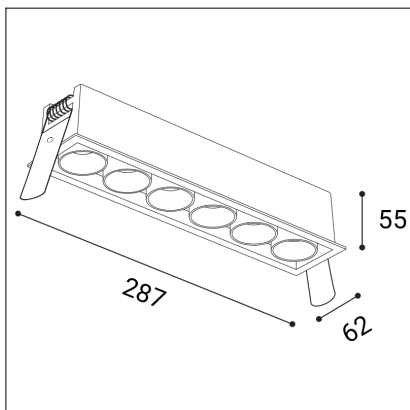

RIVA MAXI 6, B

Code: 2560873
Color: BLACK / 9005
Material: ALUMINIUM/PC
Power: 30W
Color temperature: 2700K/3000K/4000K
Lumen output: 2400lm
Efficacy: 80lm/W
Color rendering index: 90+
SDCM: < 3
Light beam angle: 50°
Light Source: LED
Dimmable: ON/OFF
LED lifetime: L80B20 50.000h
Driver: 700 mA
Voltage / Frequency: 220-240V AC, 50-60Hz
Dimensions luminaire: 287x62x55 mm
Installation hole: 280 x 55 mm
Product weight kg: 0.75
Packing carton: 15
Package dimensions: 320x90x75 mm