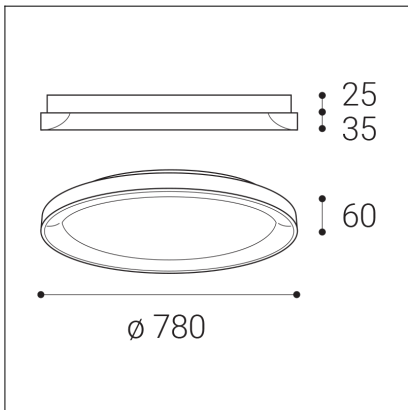

# BELLA SLIM 78, G

<b>Code:</b>	1271777D
<b>Color:</b>	GOLD / 1036
<b>Material:</b>	ALUMINIUM/PMMA
<b>Power:</b>	60W
<b>Color temperature:</b>	2700K/3000K/4000K
<b>Lumen output:</b>	4200lm
<b>Efficacy:</b>	70lm/W
<b>Color rendering index:</b>	90+
<b>SDCM:</b>	< 3
<b>Light beam angle:</b>	160°
<b>Light Source:</b>	LED
<b>Dimmable:</b>	DALI/PUSH
<b>LED lifetime:</b>	L80B20 50.000h
<b>Driver:</b>	1500 mA
<b>Voltage / Frequency:</b>	220-240V AC, 50-60Hz
<b>Dimensions luminaire:</b>	d780x60 mm
<b>Product weight kg:</b>	5.2
<b>Package dimensions:</b>	820x820x86 mm
<b>Remark:</b>	wall mountable - yes