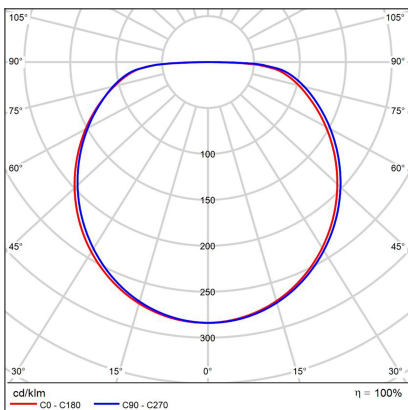

# BELLA SLIM 78, G

<b>Code:</b>	1271777D
<b>Color:</b>	GOLD / 1036
<b>Material:</b>	ALUMINIUM/PMMA
<b>Power:</b>	60W
<b>Color temperature:</b>	2700K/3000K/4000K
<b>Lumen output:</b>	4200lm
<b>Efficacy:</b>	70lm/W
<b>Color rendering index:</b>	90+
<b>SDCM:</b>	< 3
<b>Light beam angle:</b>	160°
<b>Light Source:</b>	LED
<b>Dimmable:</b>	DALI/PUSH
<b>LED lifetime:</b>	L80B20 50.000h
<b>Driver:</b>	1500 mA
<b>Voltage / Frequency:</b>	220-240V AC, 50-60Hz
<b>Dimensions luminaire:</b>	d780x60 mm
<b>Product weight kg:</b>	5.2
<b>Package dimensions:</b>	820x820x86 mm
<b>Remark:</b>	wall mountable - yes